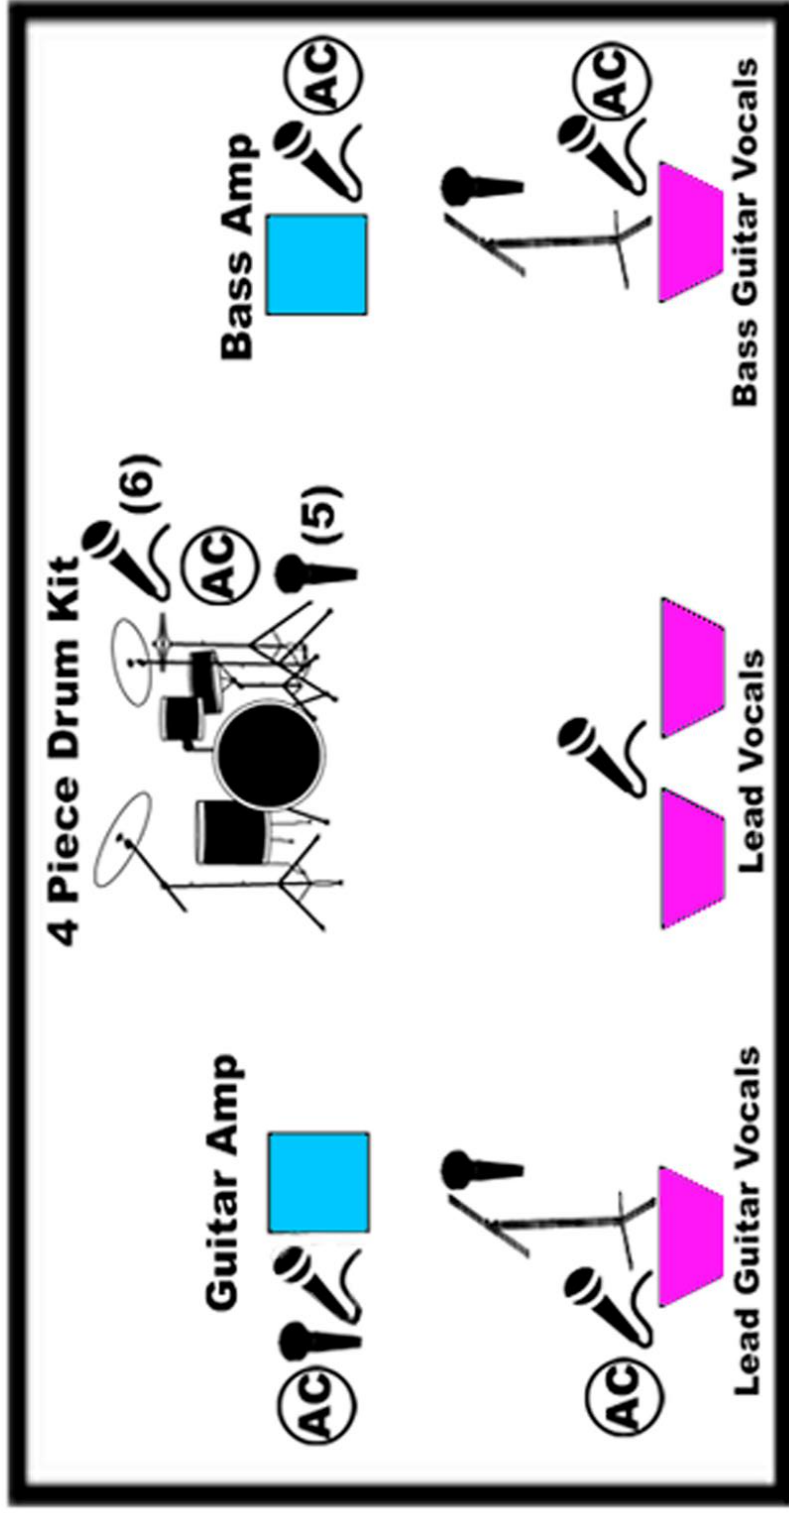

# POP VEGAS STAGE PLOT

## AUDIENCE

- LEGEND:**
- AMP(2)
  - AC - AC POWER(5)
  - MIC LINE(5)
  - MIC(3)
  - BOOM STAND(2)
- DRUMKIT:**
- 5 Mic Lines
  - 5 Drum Mics
  - 1 Mic Line for Sequence